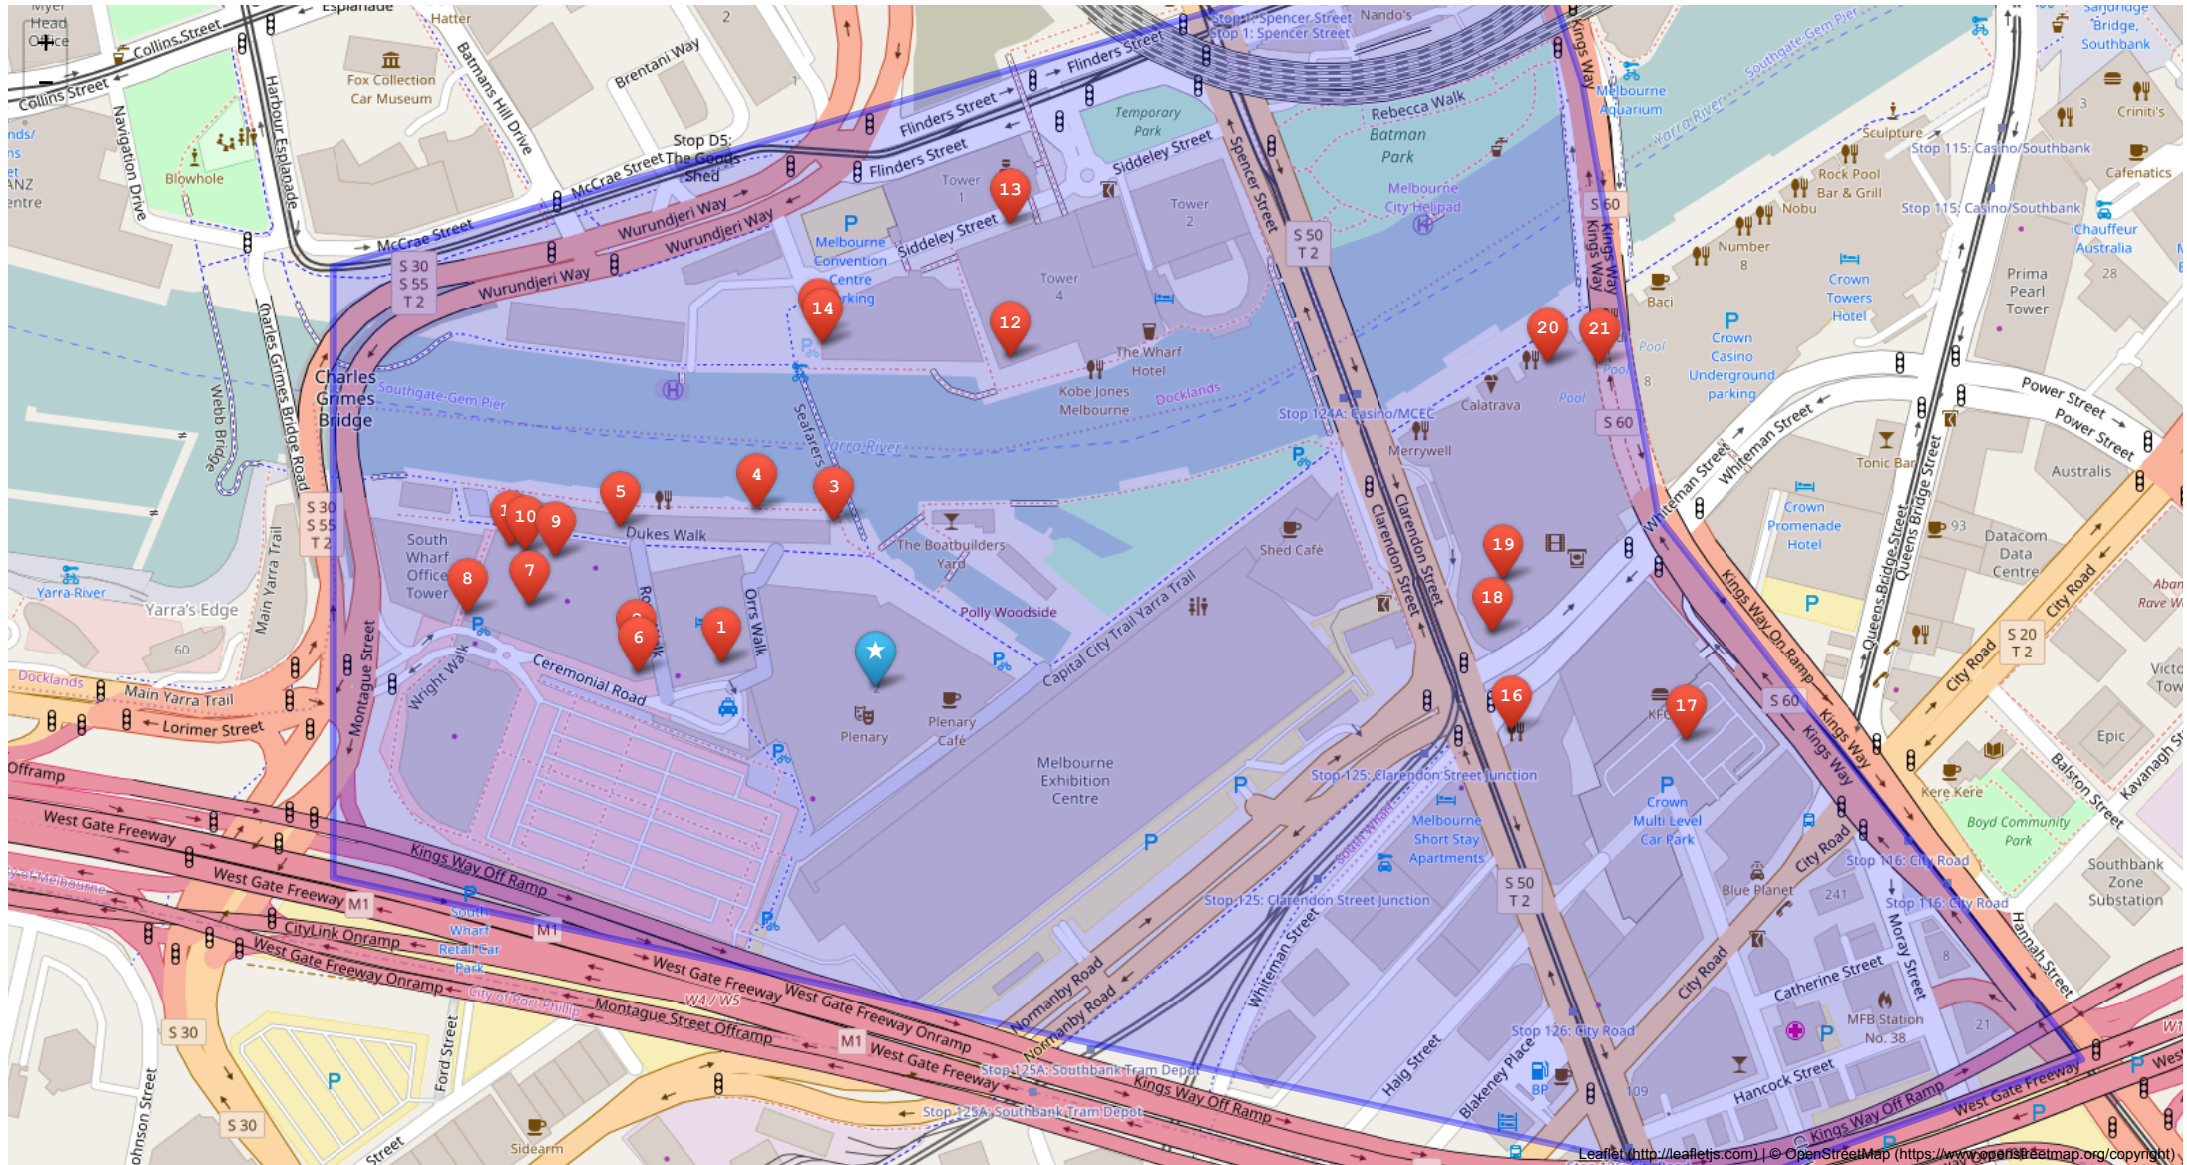

Foodmap at Melbourne Convention Centre

No.	Name	Address	Website	Type	Price
0	Melbourne Convention & Exhibition Centre	1 Convention Centre Pl, South Wharf VIC 3006			
1	Dock 37 Bar and Kitchen	2 Convention Centre Pl, South Wharf VIC 3006	hiltonmelbourne.com.au	Seafood, Breakfast & Brunch, Modern Australian	\$\$\$
2	Go Burgers	DFO Southbank, Convention Centre Pl, South Wharf VIC 3006		Burgers	\$\$
3	Akachochin	33 S Wharf Promenade, South Wharf VIC 3006	akachochin.com.au	Japanese, Sushi	\$\$
4	Bangpop	35 S Wharf Promenade, South Wharf VIC 3006	bangpop.com.au	Thai	\$\$
5	Munich Brauhaus	45 S Wharf Promenade, South Wharf VIC 3006	munichbrauhaus.com	German	\$\$
6	Food courts	DFO South Wharf, 20 Convention Centre Place, South Wharf, Melbourne		Pizza, Taiwanese, coffee, tea, fast food	\$\$
7	Mad Mex Fresh Mexican Grill	Basement Food Court, FB008/20 Convention Centre Pl, South Wharf VIC 3006	madmex.com.au	Mexican	\$
8	Signature Pho Viet	20 Convention Centre Pl, South Wharf VIC 3006	signaturephoviet.com.au	Vietnamese	\$
9	Gasolina	25 Dukes Walk, South Wharf Promenade VIC 3006	gasolina.net.au	Italian, Bars, Music Venues	\$\$
10	Dumpling Dynasty	35 Dukes Walk, South Wharf VIC 3006		Chinese	
11	Bohemian Bar & Restaurant	35 Dukes Walk, South Wharf VIC 3006	thebohemian.com.au	Tapas & Small Plates, Spanish	\$\$
12	Byblos Bar & Restaurant	18-32 Siddeley St, Melbourne VIC 3005	byblosbar.com.au	Mediterranean, Bars	\$\$
13	Kobe Jones Riverside Teppanyaki	g16/18-38 Siddeley St, Docklands VIC 3005	kobejones.com.au	Japanese	\$\$\$
14	Sea on Quay	13a/60 Siddeley St, Docklands VIC 3008		Takeaway & fastfood, burgers, fish & chip	\$
15	Pud Thai Vs Pho	Shop 4/60 Siddeley St, Docklands VIC 3008	pudthai.com.au	Thai, Vietnamese	\$
16	Mr. Hive Kitchen & Bar	8 Whiteman St, Southbank VIC 3006	Crown Melbourne	French	\$\$
17	Schnitz	8 Whiteman St, Southbank VIC 3006	Crown Melbourne	Takeaway & Fastfood, Parma	\$\$
18	Kitchen Workshop	8 Whiteman St, Southbank VIC 3006	Crown Melbourne	Buffet, Sports Bars, Beer Gardens	\$\$
19	Emporio Pizza and Pasta	8 Whiteman St, Southbank VIC 3006	Crown Melbourne	Italian	
20	Lucky Chan Restaurant	Crown Casino, 31-33 Whiteman St, Southbank VIC 6003	Crown Melbourne	Chinese, Seafood	\$\$
21	Gochi	8 Whiteman St, Southbank VIC 3006	Crown Melbourne	Japanese	\$\$